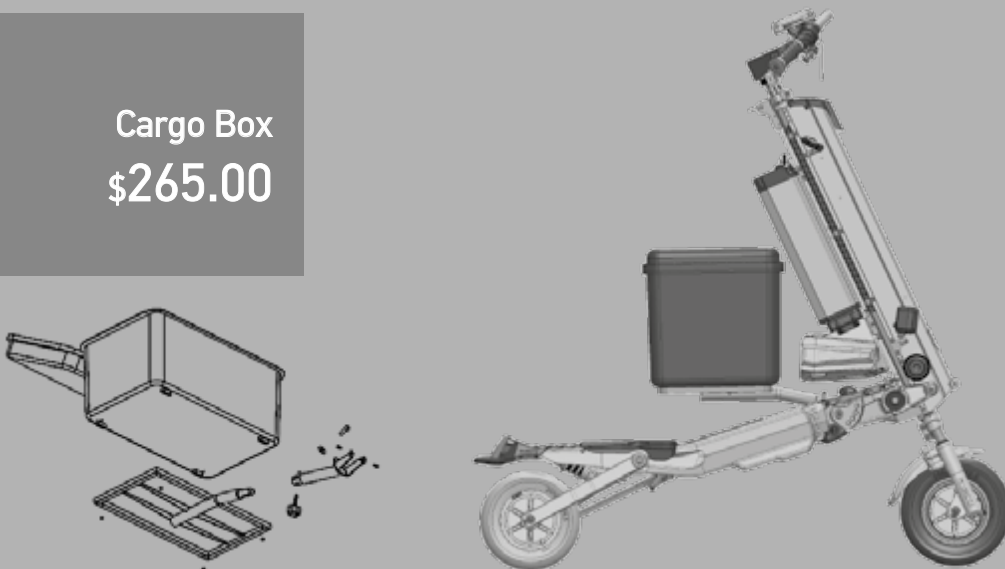

# **TRIKKE™ CARGO**

**MOBILITY AND UTILITY**

**CARGO ACCESSORIES**

Hitch  
\$180.00

Install only on 2021+  
Quick installation and removal.

Flatbed Trailer  
\$599.00

4-wheel truck platform. 24 x 48 in painted plywood board with tie-down hooks. Max load 300 lb.

Tote Bed Trailer  
\$799.00

Trailer with a 65-gal industrial reinforced plastic bed measuring 48 x 22 x 13 in, max load 200 lb. Four-wheel with air tires. Optional lid available, not included.

Cargo Box  
\$265.00

Quick release install and removal. Capacity: 56 Qt - 50 lb. Internal dimensions: 13 x 20 x 12 in. Rainproof, lockable lid. HDPE reinforced plastic.

EMS Case  
\$440.00

Removable, bracket mounted EMS Pelican case featuring a three-level, fully customizable tray system with a lockable tray compartment. Water resistant and dustproof.

Tool Box  
\$265.00

Quick release install and removal. Capacity: 56 Qt - 50 lb.  
Internal dimensions: 13 x 20 x 12 in. Rainproof, lockable lid. HDPE reinforced plastic.