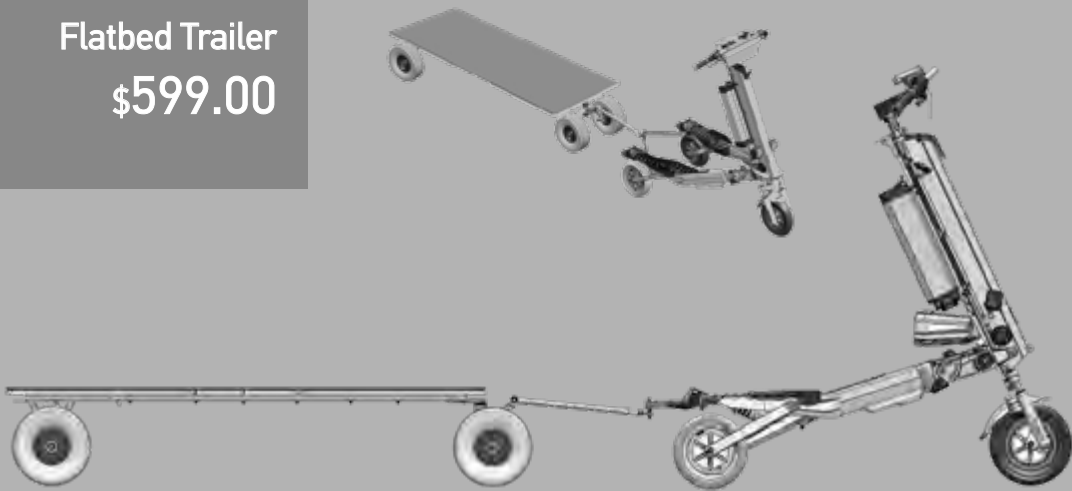

# **TRIKKE™ CARGO**

**MOBILITY AND UTILITY**

**CARGO ACCESSORIES**

Hitch  
\$180.00

Install only on 2021+  
Quick installation and removal.

Flatbed Trailer  
\$599.00

4-wheel truck platform. 24 x 48 in painted plywood board with tie-down hooks. Max load 300 lb.

Tote Bed Trailer  
\$799.00

Trailer with a 65-gal industrial reinforced plastic bed measuring 48 x 22 x 13 in, max load 200 lb. Four-wheel with air tires. Optional lid available, not included.

Cargo Box  
\$265.00

Quick release install and removal. Capacity: 56 Qt - 50 lb. Internal dimensions: 13 x 20 x 12 in. Rainproof, lockable lid. HDPE reinforced plastic.

EMS Case  
\$440.00

Removable, bracket mounted EMS Pelican case featuring a three-level, fully customizable tray system with a lockable tray compartment. Water resistant and dustproof.

Tool Box  
\$265.00

Quick release install and removal. Capacity: 56 Qt - 50 lb.  
Internal dimensions: 13 x 20 x 12 in. Rainproof, lockable lid. HDPE reinforced plastic.