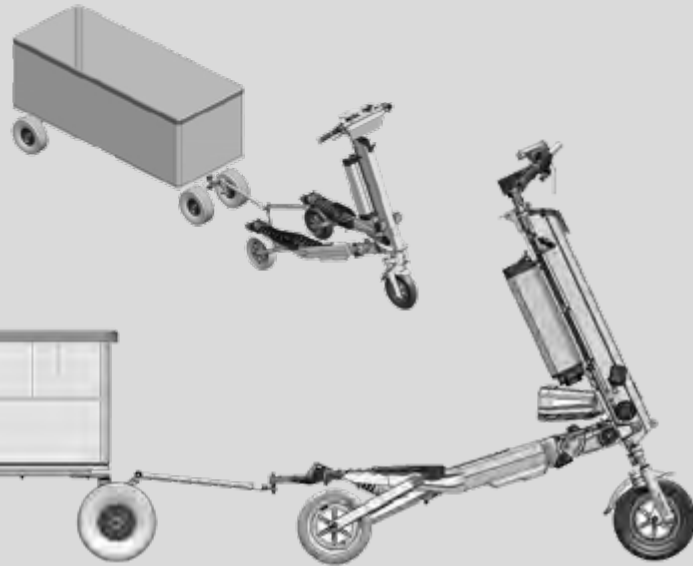

# **TRIKKE™ CARGO**

**MOBILITY AND UTILITY**

**CARGO ACCESSORIES**

Hitch  
\$180.00

Install only on 2021+  
Quick installation and removal.

Flatbed Trailer  
\$599.00

4-wheel truck platform. 24 x 48 in painted plywood board with tie-down hooks. Max load 300 lb.

Tote Bed Trailer  
\$799.00

Trailer with a 65-gal industrial reinforced plastic bed measuring 48 x 22 x 13 in, max load 200 lb. Four-wheel with air tires. Optional lid available, not included.

Cargo Box  
\$265.00

Quick release install and removal. Capacity: 56 Qt - 50 lb. Internal dimensions: 13 x 20 x 12 in. Rainproof, lockable lid. HDPE reinforced plastic.

EMS Case  
\$440.00

Removable, bracket mounted EMS Pelican case featuring a three-level, fully customizable tray system with a lockable tray compartment. Water resistant and dustproof.

Tool Box  
\$265.00

Quick release install and removal. Capacity: 56 Qt - 50 lb.  
Internal dimensions: 13 x 20 x 12 in. Rainproof, lockable lid. HDPE reinforced plastic.