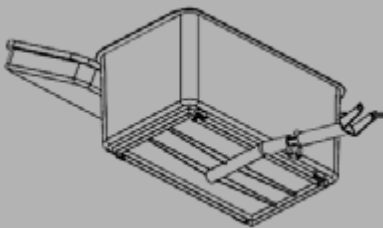

Quick release install and removal. Capacity: 56 Qt - 50 lb. Internal dimensions: 13 x 20 x 12 in. Rainproof, lockable lid. HDPE reinforced plastic.

EMS Case  
\$440.00

Removable, bracket mounted EMS Pelican case featuring a three-level, fully customizable tray system with a lockable tray compartment. Water resistant and dustproof.

Tool Box  
\$265.00

Quick release install and removal. Capacity: 56 Qt - 50 lb.  
Internal dimensions: 13 x 20 x 12 in. Rainproof, lockable lid. HDPE reinforced plastic.