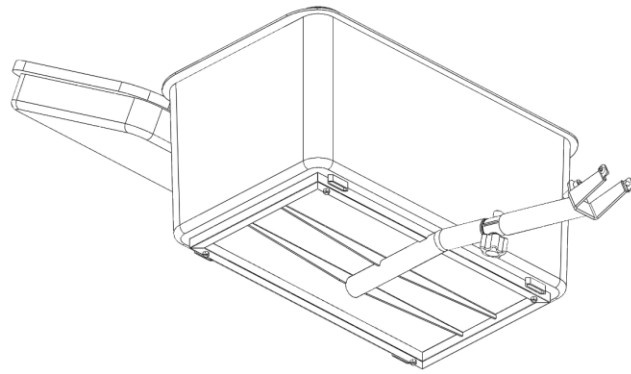

TRIKKE Cargo Accessories

	<p>HITCH SET, trailer</p>	<p>will install on 2021 frames. Quick installation and removal.</p>	<p>\$ 180.00</p>
	<p>TRAILER, flatbed</p>	<p>4-wheels truck platform, 24" x 48" painted plywood board with tie-down hooks. Max load 300 Lbs.</p>	<p>\$ 799.00</p>
	<p>TRAILER, container</p>	<p>4-wheels truck platform, rainproof and impact resistant rotomolded plastic container with gas spring hinged lid. 130 Gal cargo volume and 300 Lbs max load capacity. Dimensions L60"x W24"x H26"</p>	<p>\$ 1,150.00</p>
	<p>CARGO BOX, center mount + box SET</p>	<p>Quick release install and removal Capacity: 56 Qt - 50 Lbs Internal dimensions: 13 x 20 x 12" Rainproof, lockable lid HDPE reinforced plastic</p>	<p>\$ 265.00</p>
	<p>CARGO BOX, front mount + box SET</p>	<p>Quick release install and removal Capacity: 56 Qt - 50 Lbs Internal dimensions: 13 x 20 x 12" Rainproof, lockable lid HDPE reinforced plastic</p>	<p>\$ 249.00</p>
	<p>TOOLBOX, center mount + box SET</p>	<p>Quick release install and removal Capacity: 56 Qt - 50 Lbs Internal dimensions: 13 x 20 x 12" Rainproof, lockable hinged lid impact resistant reinforced composite</p>	<p>\$ 320.00</p>

HITCH set, trailer

FLAT BED

Platform Truck

4-wheels truck platform, steel powder coated frame,
24" x 48" painted plywood board with tie-down hooks.
Max load 300 Lbs.

Cargo Box

center + front mounted

Cargo Box

center mounted

Box and mount SET

Quick release installation and removal
Capacity: 56 Qt - 50 Lbs
Internal dimensions: 13 x 20 x 12"
Waterproof, lockable lid
HDPE reinforced plastic

Cargo Box

front mounted

Box and mount SET

Quick release install and removal
Capacity: 56 Qt - 50 Lbs
Internal dimensions: 13 x 20 x 12"
Waterproof, lockable lid
HDPE reinforced plastic

Container Trailer

4-wheel truck platform, rainproof and impact resistant rotomolded HDPE plastic container with gas spring hinged lid. 130-Gal cargo volume and 300 Lbs. max load capacity. Dimensions L60"x W24"x H26"