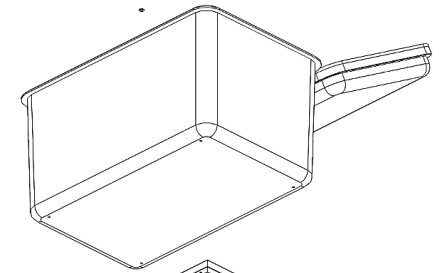

HITCH set, trailer

FLAT BED

Platform Truck

4-wheels truck platform, steel powder coated frame,
24" x 48" painted plywood board with tie-down hooks.
Max load 300 Lbs.

Cargo Box

center + front mounted

Cargo Box

center mounted

Box and mount SET

Quick release installation and removal
Capacity: 56 Qt - 50 Lbs
Internal dimensions: 13 x 20 x 12"
Waterproof, lockable lid
HDPE reinforced plastic

Cargo Box

front mounted

Box and mount SET

Quick release install and removal
Capacity: 56 Qt - 50 Lbs
Internal dimensions: 13 x 20 x 12"
Waterproof, lockable lid
HDPE reinforced plastic

Container Trailer

4-wheel truck platform, rainproof and impact resistant rotomolded HDPE plastic container with gas spring hinged lid. 130-Gal cargo volume and 300 Lbs. max load capacity. Dimensions L60"x W24"x H26"