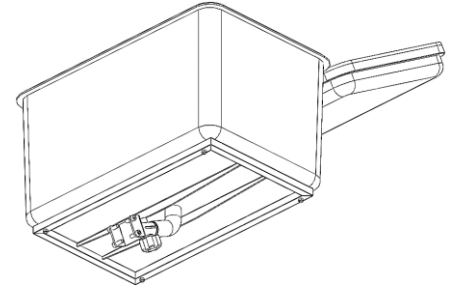

HITCH set, trailer

FLAT BED

Platform Truck

4-wheels truck platform, steel powder coated frame,
24" x 48" painted plywood board with tie-down hooks.
Max load 300 Lbs.

Cargo Box

center + front mounted

Cargo Box

center mounted

Box and mount SET

Quick release installation and removal
Capacity: 56 Qt - 50 Lbs
Internal dimensions: 13 x 20 x 12"
Waterproof, lockable lid
HDPE reinforced plastic

Cargo Box

front mounted

Box and mount SET

Quick release install and removal
Capacity: 56 Qt - 50 Lbs
Internal dimensions: 13 x 20 x 12"
Waterproof, lockable lid
HDPE reinforced plastic

Container Trailer

4-wheel truck platform, rainproof and impact resistant rotomolded HDPE plastic container with gas spring hinged lid. 130-Gal cargo volume and 300 Lbs. max load capacity. Dimensions L60"x W24"x H26"