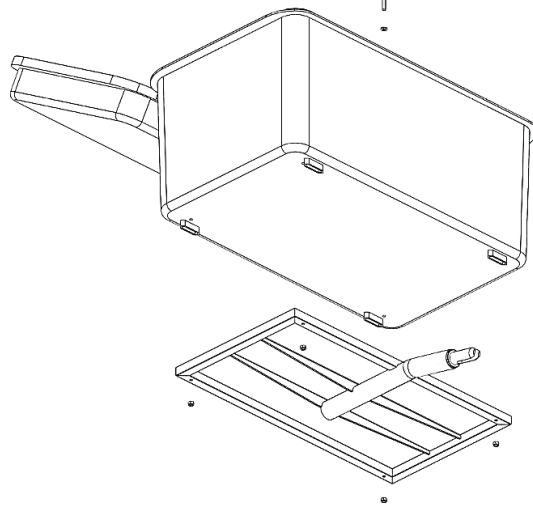

TRIKKE Cargo Accessories

	<p>HITCH SET, trailer</p>	<p>will install on 2021 frames. Quick installation and removal.</p>	<p>\$ 180.00</p>
	<p>TRAILER, flatbed</p>	<p>4-wheels truck platform, 24" x 48" painted plywood board with tie-down hooks. Max load 300 Lbs.</p>	<p>\$ 799.00</p>
	<p>TRAILER, container</p>	<p>4-wheels truck platform, rainproof and impact resistant rotomolded plastic container with gas spring hinged lid. 130 Gal cargo volume and 300 Lbs max load capacity. Dimensions L60"x W24"x H26"</p>	<p>\$ 1,150.00</p>
	<p>CARGO BOX, center mount + box SET</p>	<p>Quick release install and removal Capacity: 56 Qt - 50 Lbs Internal dimensions: 13 x 20 x 12" Rainproof, lockable lid HDPE reinforced plastic</p>	<p>\$ 265.00</p>
	<p>CARGO BOX, front mount + box SET</p>	<p>Quick release install and removal Capacity: 56 Qt - 50 Lbs Internal dimensions: 13 x 20 x 12" Rainproof, lockable lid HDPE reinforced plastic</p>	<p>\$ 249.00</p>
	<p>TOOLBOX, center mount + box SET</p>	<p>Quick release install and removal Capacity: 56 Qt - 50 Lbs Internal dimensions: 13 x 20 x 12" Rainproof, lockable hinged lid impact resistant reinforced composite</p>	<p>\$ 320.00</p>

HITCH set, trailer

FLAT BED

Platform Truck

4-wheels truck platform, steel powder coated frame,
24" x 48" painted plywood board with tie-down hooks.
Max load 300 Lbs.

Cargo Box

center + front mounted

Cargo Box

center mounted

Box and mount SET

Quick release installation and removal
Capacity: 56 Qt - 50 Lbs
Internal dimensions: 13 x 20 x 12"
Waterproof, lockable lid
HDPE reinforced plastic

Cargo Box

front mounted

Box and mount SET

Quick release install and removal
Capacity: 56 Qt - 50 Lbs
Internal dimensions: 13 x 20 x 12"
Waterproof, lockable lid
HDPE reinforced plastic

Container Trailer

4-wheel truck platform, rainproof and impact resistant rotomolded HDPE plastic container with gas spring hinged lid. 130-Gal cargo volume and 300 Lbs. max load capacity. Dimensions L60"x W24"x H26"