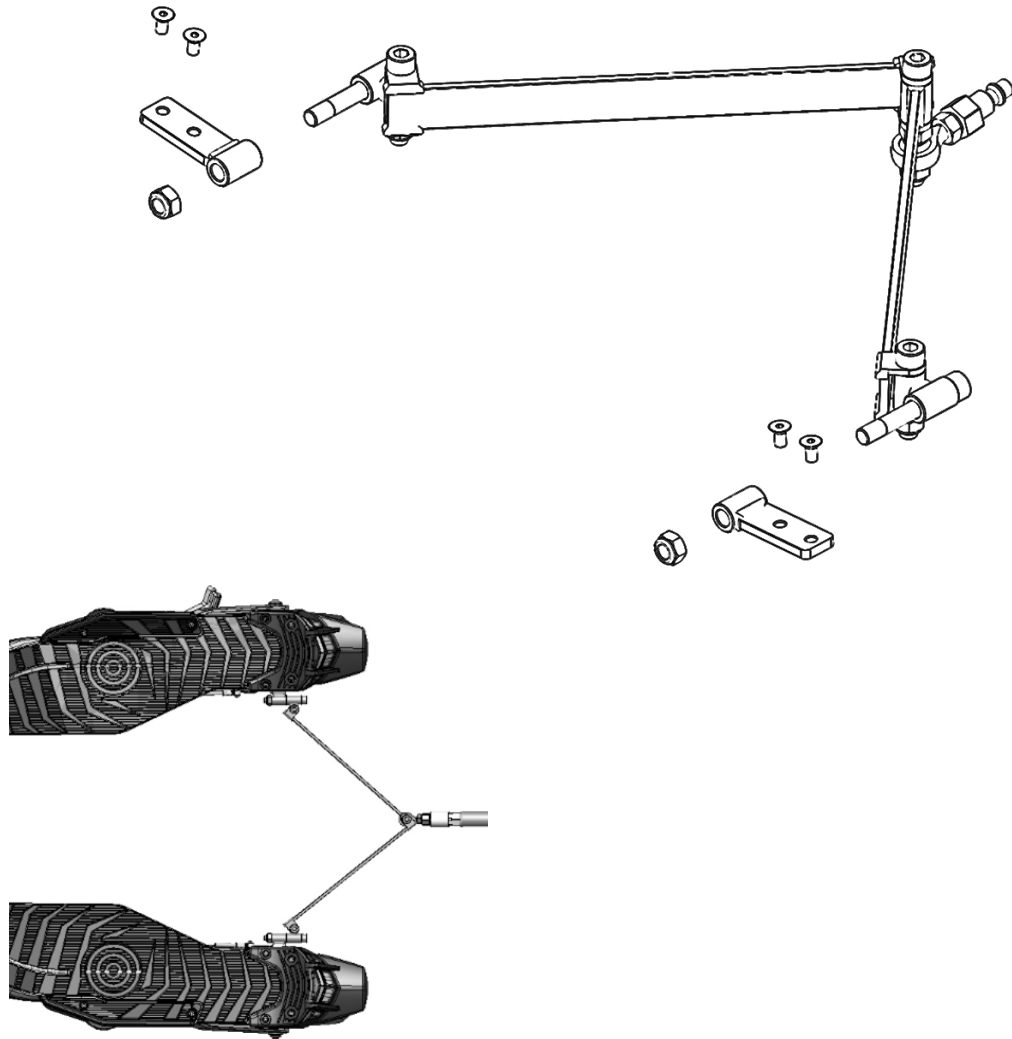

TRIKKE Cargo Accessories

	<p>HITCH SET, trailer</p>	<p>will install on 2021 frames. Quick installation and removal.</p>	<p>\$ 180.00</p>
	<p>TRAILER, flatbed</p>	<p>4-wheels truck platform, 24" x 48" painted plywood board with tie-down hooks. Max load 300 Lbs.</p>	<p>\$ 799.00</p>
	<p>TRAILER, container</p>	<p>4-wheels truck platform, rainproof and impact resistant rotomolded plastic container with gas spring hinged lid. 130 Gal cargo volume and 300 Lbs max load capacity. Dimensions L60"x W24"x H26"</p>	<p>\$ 1,150.00</p>
	<p>CARGO BOX, center mount + box SET</p>	<p>Quick release install and removal Capacity: 56 Qt - 50 Lbs Internal dimensions: 13 x 20 x 12" Rainproof, lockable lid HDPE reinforced plastic</p>	<p>\$ 265.00</p>
	<p>CARGO BOX, front mount + box SET</p>	<p>Quick release install and removal Capacity: 56 Qt - 50 Lbs Internal dimensions: 13 x 20 x 12" Rainproof, lockable lid HDPE reinforced plastic</p>	<p>\$ 249.00</p>
	<p>TOOLBOX, center mount + box SET</p>	<p>Quick release install and removal Capacity: 56 Qt - 50 Lbs Internal dimensions: 13 x 20 x 12" Rainproof, lockable hinged lid impact resistant reinforced composite</p>	<p>\$ 320.00</p>

HITCH set, trailer

FLAT BED

Platform Truck

4-wheels truck platform, steel powder coated frame,
24" x 48" painted plywood board with tie-down hooks.
Max load 300 Lbs.

Cargo Box

center + front mounted

Cargo Box

center mounted

Box and mount SET

Quick release installation and removal
Capacity: 56 Qt - 50 Lbs
Internal dimensions: 13 x 20 x 12"
Waterproof, lockable lid
HDPE reinforced plastic

Cargo Box

front mounted

Box and mount SET

Quick release install and removal
Capacity: 56 Qt - 50 Lbs
Internal dimensions: 13 x 20 x 12"
Waterproof, lockable lid
HDPE reinforced plastic

Container Trailer

4-wheel truck platform, rainproof and impact resistant rotomolded HDPE plastic container with gas spring hinged lid. 130-Gal cargo volume and 300 Lbs. max load capacity. Dimensions L60"x W24"x H26"