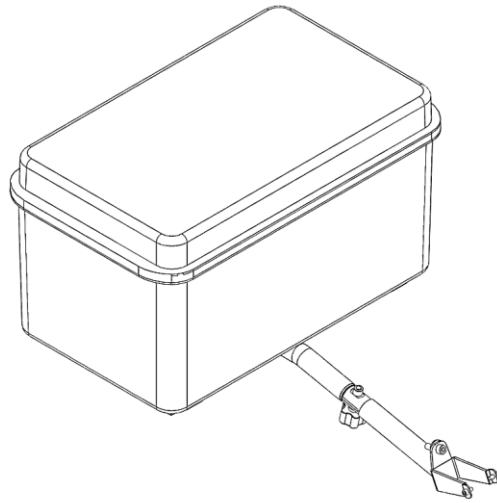

TRIKKE Cargo Accessories

	<p>HITCH SET, trailer</p>	<p>will install on 2021 frames. Quick installation and removal.</p>	<p>\$ 180.00</p>
	<p>TRAILER, flatbed</p>	<p>4-wheels truck platform, 24" x 48" painted plywood board with tie-down hooks. Max load 300 Lbs.</p>	<p>\$ 799.00</p>
	<p>TRAILER, container</p>	<p>4-wheels truck platform, rainproof and impact resistant rotomolded plastic container with gas spring hinged lid. 130 Gal cargo volume and 300 Lbs max load capacity. Dimensions L60"x W24"x H26"</p>	<p>\$ 1,150.00</p>
	<p>CARGO BOX, center mount + box SET</p>	<p>Quick release install and removal Capacity: 56 Qt - 50 Lbs Internal dimensions: 13 x 20 x 12" Rainproof, lockable lid HDPE reinforced plastic</p>	<p>\$ 265.00</p>
	<p>CARGO BOX, front mount + box SET</p>	<p>Quick release install and removal Capacity: 56 Qt - 50 Lbs Internal dimensions: 13 x 20 x 12" Rainproof, lockable lid HDPE reinforced plastic</p>	<p>\$ 249.00</p>
	<p>TOOLBOX, center mount + box SET</p>	<p>Quick release install and removal Capacity: 56 Qt - 50 Lbs Internal dimensions: 13 x 20 x 12" Rainproof, lockable hinged lid impact resistant reinforced composite</p>	<p>\$ 320.00</p>

HITCH set, trailer

FLAT BED

Platform Truck

4-wheels truck platform, steel powder coated frame,
24" x 48" painted plywood board with tie-down hooks.
Max load 300 Lbs.

Cargo Box

center + front mounted

Cargo Box

center mounted

Box and mount SET

Quick release installation and removal
Capacity: 56 Qt - 50 Lbs
Internal dimensions: 13 x 20 x 12"
Waterproof, lockable lid
HDPE reinforced plastic

Cargo Box

front mounted

Box and mount SET

Quick release install and removal
Capacity: 56 Qt - 50 Lbs
Internal dimensions: 13 x 20 x 12"
Waterproof, lockable lid
HDPE reinforced plastic

Container Trailer

4-wheel truck platform, rainproof and impact resistant rotomolded HDPE plastic container with gas spring hinged lid. 130-Gal cargo volume and 300 Lbs. max load capacity. Dimensions L60"x W24"x H26"