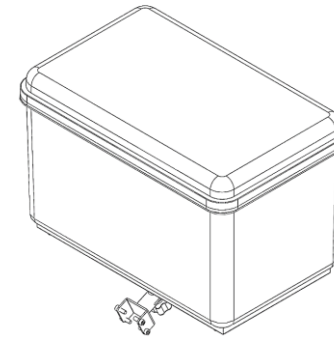

TRIKKE Cargo Accessories

	<p>HITCH SET, trailer</p>	<p>will install on 2021 frames. Quick installation and removal.</p>	<p>\$ 180.00</p>
	<p>TRAILER, flatbed</p>	<p>4-wheels truck platform, 24" x 48" painted plywood board with tie-down hooks. Max load 300 Lbs.</p>	<p>\$ 799.00</p>
	<p>TRAILER, container</p>	<p>4-wheels truck platform, rainproof and impact resistant rotomolded plastic container with gas spring hinged lid. 130 Gal cargo volume and 300 Lbs max load capacity. Dimensions L60"x W24"x H26"</p>	<p>\$ 1,150.00</p>
	<p>CARGO BOX, center mount + box SET</p>	<p>Quick release install and removal Capacity: 56 Qt - 50 Lbs Internal dimensions: 13 x 20 x 12" Rainproof, lockable lid HDPE reinforced plastic</p>	<p>\$ 265.00</p>
	<p>CARGO BOX, front mount + box SET</p>	<p>Quick release install and removal Capacity: 56 Qt - 50 Lbs Internal dimensions: 13 x 20 x 12" Rainproof, lockable lid HDPE reinforced plastic</p>	<p>\$ 249.00</p>
	<p>TOOLBOX, center mount + box SET</p>	<p>Quick release install and removal Capacity: 56 Qt - 50 Lbs Internal dimensions: 13 x 20 x 12" Rainproof, lockable hinged lid impact resistant reinforced composite</p>	<p>\$ 320.00</p>

HITCH set, trailer

FLAT BED

Platform Truck

4-wheels truck platform, steel powder coated frame,
24" x 48" painted plywood board with tie-down hooks.
Max load 300 Lbs.

Cargo Box

center + front mounted

Cargo Box

center mounted

Box and mount SET

Quick release installation and removal
Capacity: 56 Qt - 50 Lbs
Internal dimensions: 13 x 20 x 12"
Waterproof, lockable lid
HDPE reinforced plastic

Cargo Box

front mounted

Box and mount SET

Quick release install and removal
Capacity: 56 Qt - 50 Lbs
Internal dimensions: 13 x 20 x 12"
Waterproof, lockable lid
HDPE reinforced plastic

Container Trailer

4-wheel truck platform, rainproof and impact resistant rotomolded HDPE plastic container with gas spring hinged lid. 130-Gal cargo volume and 300 Lbs. max load capacity. Dimensions L60"x W24"x H26"