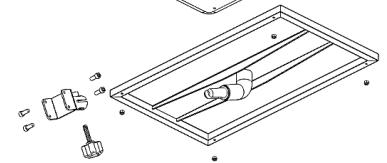

HITCH set, trailer

FLAT BED

Platform Truck

4-wheels truck platform, steel powder coated frame,
24" x 48" painted plywood board with tie-down hooks.
Max load 300 Lbs.

Cargo Box

center + front mounted

Cargo Box

center mounted

Box and mount SET

Quick release installation and removal
Capacity: 56 Qt - 50 Lbs
Internal dimensions: 13 x 20 x 12"
Waterproof, lockable lid
HDPE reinforced plastic

Cargo Box

front mounted

Box and mount SET

Quick release install and removal
Capacity: 56 Qt - 50 Lbs
Internal dimensions: 13 x 20 x 12"
Waterproof, lockable lid
HDPE reinforced plastic

Container Trailer

4-wheel truck platform, rainproof and impact resistant rotomolded HDPE plastic container with gas spring hinged lid. 130-Gal cargo volume and 300 Lbs. max load capacity. Dimensions L60"x W24"x H26"