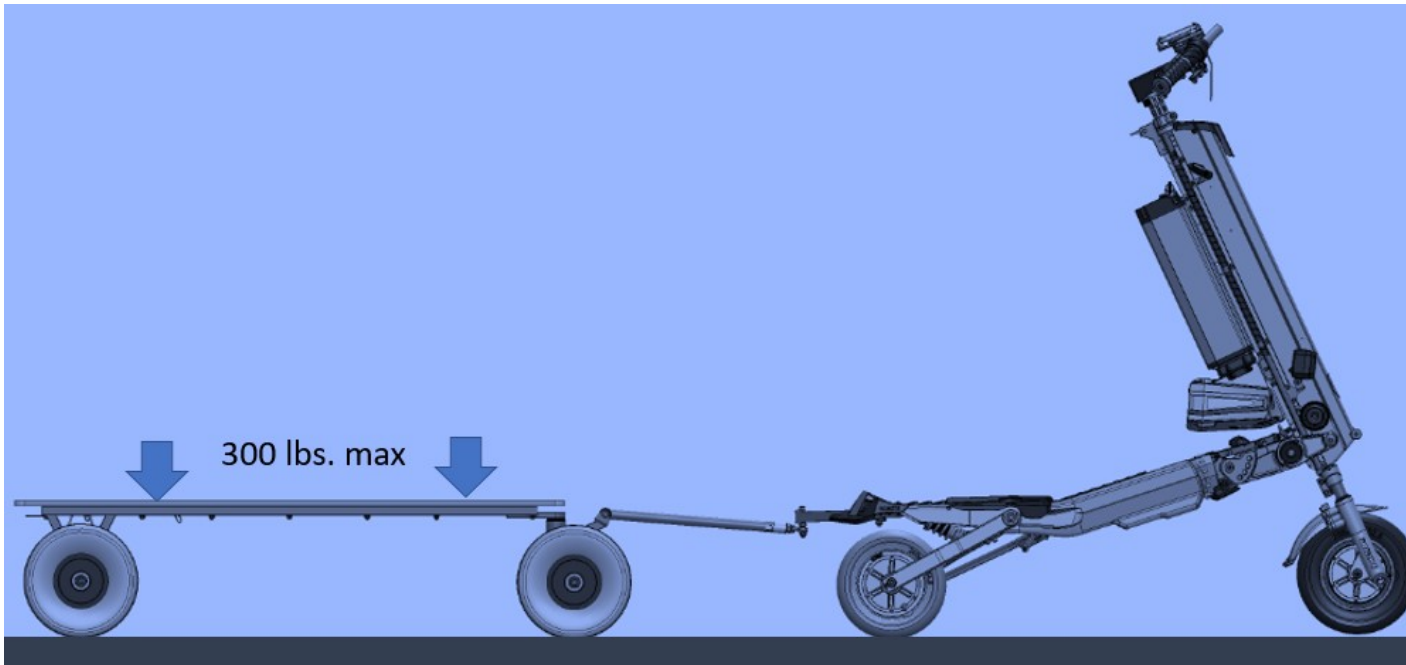

TRIKKE Cargo Accessories

	<p>HITCH SET, trailer</p>	<p>will install on 2021 frames. Quick installation and removal.</p>	<p>\$ 180.00</p>
	<p>TRAILER, flatbed</p>	<p>4-wheels truck platform, 24" x 48" painted plywood board with tie-down hooks. Max load 300 Lbs.</p>	<p>\$ 799.00</p>
	<p>TRAILER, container</p>	<p>4-wheels truck platform, rainproof and impact resistant rotomolded plastic container with gas spring hinged lid. 130 Gal cargo volume and 300 Lbs max load capacity. Dimensions L60"x W24"x H26"</p>	<p>\$ 1,150.00</p>
	<p>CARGO BOX, center mount + box SET</p>	<p>Quick release install and removal Capacity: 56 Qt - 50 Lbs Internal dimensions: 13 x 20 x 12" Rainproof, lockable lid HDPE reinforced plastic</p>	<p>\$ 265.00</p>
	<p>CARGO BOX, front mount + box SET</p>	<p>Quick release install and removal Capacity: 56 Qt - 50 Lbs Internal dimensions: 13 x 20 x 12" Rainproof, lockable lid HDPE reinforced plastic</p>	<p>\$ 249.00</p>
	<p>TOOLBOX, center mount + box SET</p>	<p>Quick release install and removal Capacity: 56 Qt - 50 Lbs Internal dimensions: 13 x 20 x 12" Rainproof, lockable hinged lid impact resistant reinforced composite</p>	<p>\$ 320.00</p>

HITCH set, trailer

FLAT BED

Platform Truck

4-wheels truck platform, steel powder coated frame,
24" x 48" painted plywood board with tie-down hooks.
Max load 300 Lbs.

Cargo Box

center + front mounted

Cargo Box

center mounted

Box and mount SET

Quick release installation and removal
Capacity: 56 Qt - 50 Lbs
Internal dimensions: 13 x 20 x 12"
Waterproof, lockable lid
HDPE reinforced plastic

Cargo Box

front mounted

Box and mount SET

Quick release install and removal
Capacity: 56 Qt - 50 Lbs
Internal dimensions: 13 x 20 x 12"
Waterproof, lockable lid
HDPE reinforced plastic

Container Trailer

4-wheel truck platform, rainproof and impact resistant rotomolded HDPE plastic container with gas spring hinged lid. 130-Gal cargo volume and 300 Lbs. max load capacity. Dimensions L60"x W24"x H26"