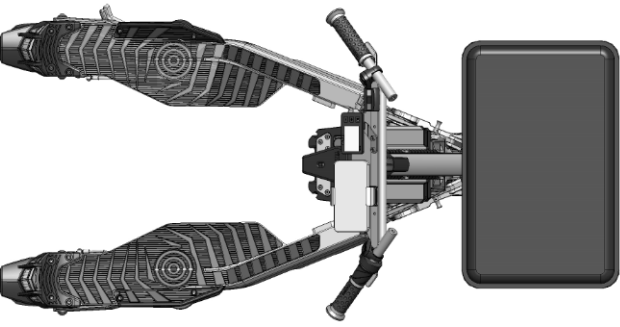

TRIKKE Cargo Accessories

	<p>HITCH SET, trailer</p>	<p>will install on 2021 frames. Quick installation and removal.</p>	<p>\$ 180.00</p>
	<p>TRAILER, flatbed</p>	<p>4-wheels truck platform, 24" x 48" painted plywood board with tie-down hooks. Max load 300 Lbs.</p>	<p>\$ 799.00</p>
	<p>TRAILER, container</p>	<p>4-wheels truck platform, rainproof and impact resistant rotomolded plastic container with gas spring hinged lid. 130 Gal cargo volume and 300 Lbs max load capacity. Dimensions L60"x W24"x H26"</p>	<p>\$ 1,150.00</p>
	<p>CARGO BOX, center mount + box SET</p>	<p>Quick release install and removal Capacity: 56 Qt - 50 Lbs Internal dimensions: 13 x 20 x 12" Rainproof, lockable lid HDPE reinforced plastic</p>	<p>\$ 265.00</p>
	<p>CARGO BOX, front mount + box SET</p>	<p>Quick release install and removal Capacity: 56 Qt - 50 Lbs Internal dimensions: 13 x 20 x 12" Rainproof, lockable lid HDPE reinforced plastic</p>	<p>\$ 249.00</p>
	<p>TOOLBOX, center mount + box SET</p>	<p>Quick release install and removal Capacity: 56 Qt - 50 Lbs Internal dimensions: 13 x 20 x 12" Rainproof, lockable hinged lid impact resistant reinforced composite</p>	<p>\$ 320.00</p>

HITCH set, trailer

FLAT BED

Platform Truck

4-wheels truck platform, steel powder coated frame,
24" x 48" painted plywood board with tie-down hooks.
Max load 300 Lbs.

Cargo Box

center + front mounted

Cargo Box

center mounted

Box and mount SET

Quick release installation and removal
Capacity: 56 Qt - 50 Lbs
Internal dimensions: 13 x 20 x 12"
Waterproof, lockable lid
HDPE reinforced plastic

Cargo Box

front mounted

Box and mount SET

Quick release install and removal
Capacity: 56 Qt - 50 Lbs
Internal dimensions: 13 x 20 x 12"
Waterproof, lockable lid
HDPE reinforced plastic

Container Trailer

4-wheel truck platform, rainproof and impact resistant rotomolded HDPE plastic container with gas spring hinged lid. 130-Gal cargo volume and 300 Lbs. max load capacity. Dimensions L60"x W24"x H26"