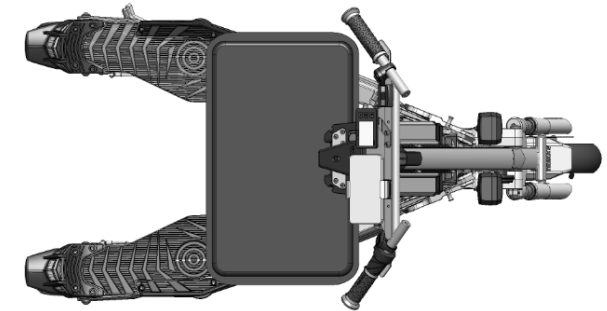

TRIKKE Cargo Accessories

	<p>HITCH SET, trailer</p>	<p>will install on 2021 frames. Quick installation and removal.</p>	<p>\$ 180.00</p>
	<p>TRAILER, flatbed</p>	<p>4-wheels truck platform, 24" x 48" painted plywood board with tie-down hooks. Max load 300 Lbs.</p>	<p>\$ 799.00</p>
	<p>TRAILER, container</p>	<p>4-wheels truck platform, rainproof and impact resistant rotomolded plastic container with gas spring hinged lid. 130 Gal cargo volume and 300 Lbs max load capacity. Dimensions L60"x W24"x H26"</p>	<p>\$ 1,150.00</p>
	<p>CARGO BOX, center mount + box SET</p>	<p>Quick release install and removal Capacity: 56 Qt - 50 Lbs Internal dimensions: 13 x 20 x 12" Rainproof, lockable lid HDPE reinforced plastic</p>	<p>\$ 265.00</p>
	<p>CARGO BOX, front mount + box SET</p>	<p>Quick release install and removal Capacity: 56 Qt - 50 Lbs Internal dimensions: 13 x 20 x 12" Rainproof, lockable lid HDPE reinforced plastic</p>	<p>\$ 249.00</p>
	<p>TOOLBOX, center mount + box SET</p>	<p>Quick release install and removal Capacity: 56 Qt - 50 Lbs Internal dimensions: 13 x 20 x 12" Rainproof, lockable hinged lid impact resistant reinforced composite</p>	<p>\$ 320.00</p>

HITCH set, trailer

FLAT BED

Platform Truck

4-wheels truck platform, steel powder coated frame,
24" x 48" painted plywood board with tie-down hooks.
Max load 300 Lbs.

Cargo Box

center + front mounted

Cargo Box

center mounted

Box and mount SET

Quick release installation and removal
Capacity: 56 Qt - 50 Lbs
Internal dimensions: 13 x 20 x 12"
Waterproof, lockable lid
HDPE reinforced plastic

Cargo Box

front mounted

Box and mount SET

Quick release install and removal
Capacity: 56 Qt - 50 Lbs
Internal dimensions: 13 x 20 x 12"
Waterproof, lockable lid
HDPE reinforced plastic

Container Trailer

4-wheel truck platform, rainproof and impact resistant rotomolded HDPE plastic container with gas spring hinged lid. 130-Gal cargo volume and 300 Lbs. max load capacity. Dimensions L60"x W24"x H26"